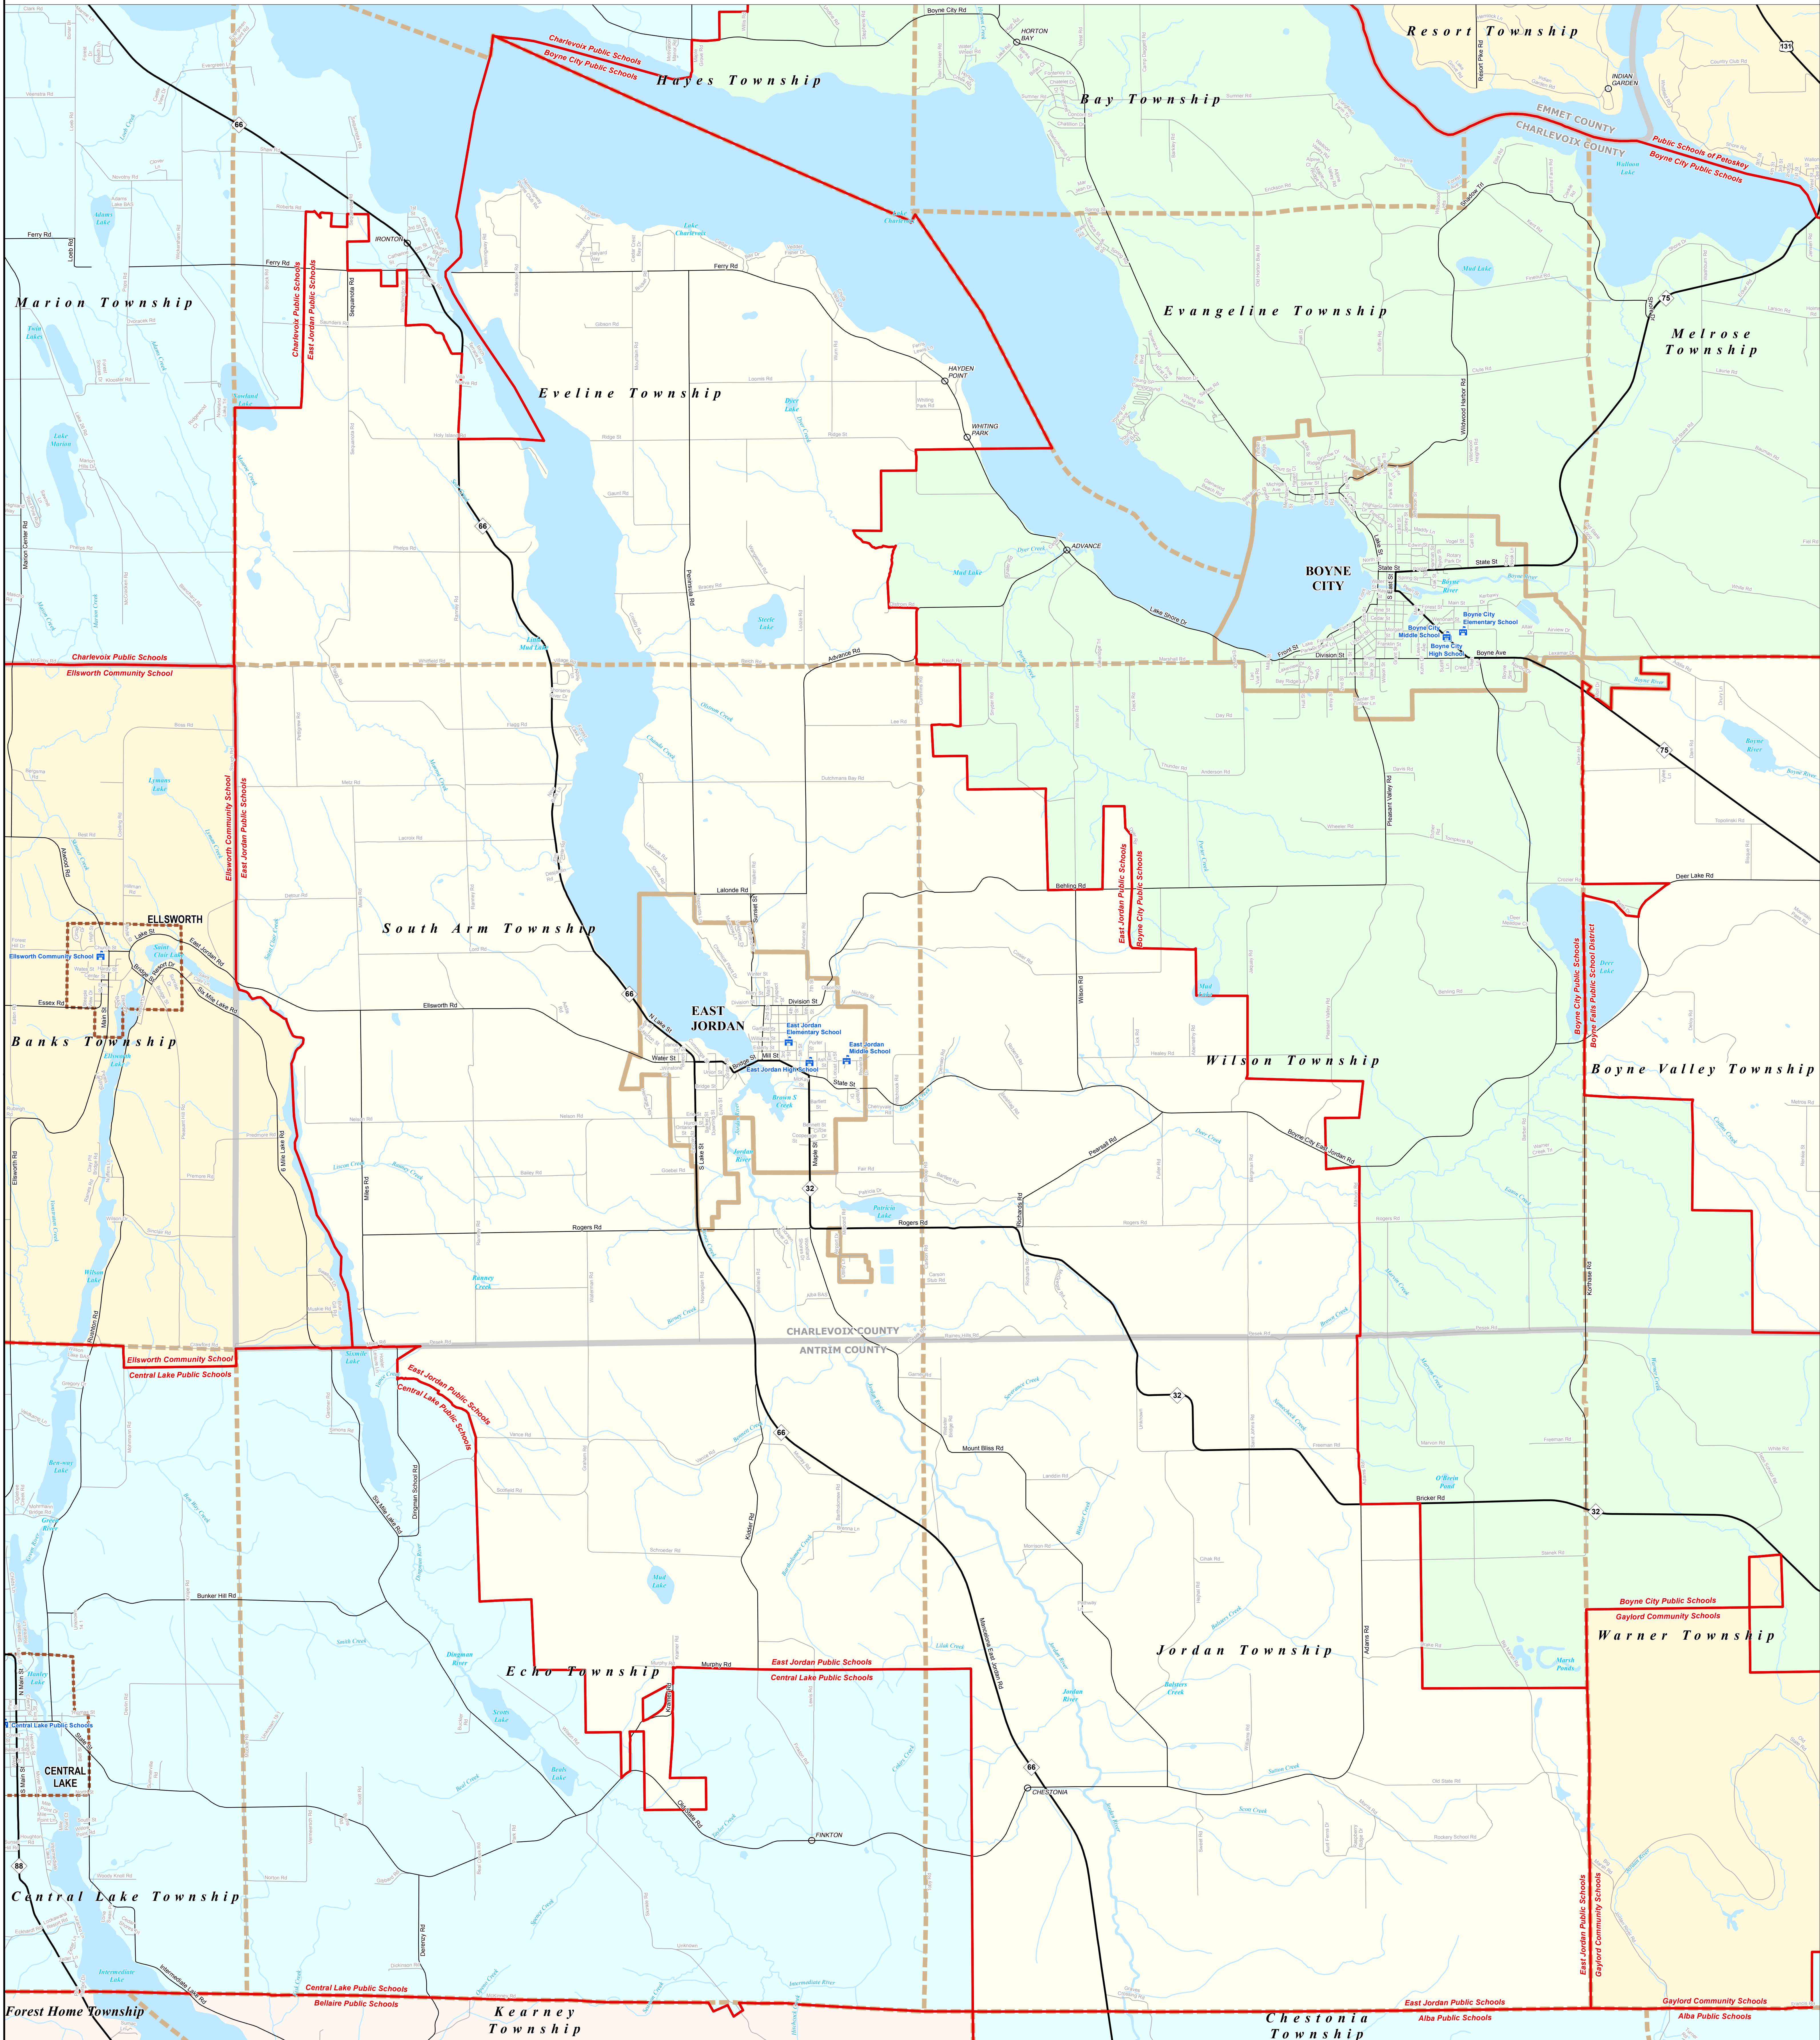

EAST JORDAN PUBLIC SCHOOLS

Charlevoix-Emmet ISD

0 0.25 0.5 1 Miles

*Note: Non K-12 School Districts identified with Asterisk (*) in Name

11/14/13

Legend	
School District	Unincorporated Place
County	School
City	Water Feature
Township	Freeway
Village	Highway
Census Designated Place	Primary Road
	Local Road
	Railroad
	River, Stream, or Drain

Source: Michigan Geographic Framework, v13a